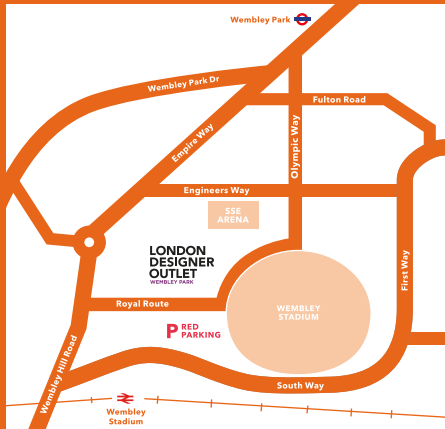

LONDON DESIGNER OUTLET

WEMBLEY PARK

HOW TO GET TO LDO

DIRECTIONS

By Tube

We're 12 minutes by Tube from Baker Street. Wembley Park Station is just a 7 minute walk from LDO.

By Car

Close to the M1, A40 and A406. Ample parking is available for just £1 p/h for the first 6 hours.