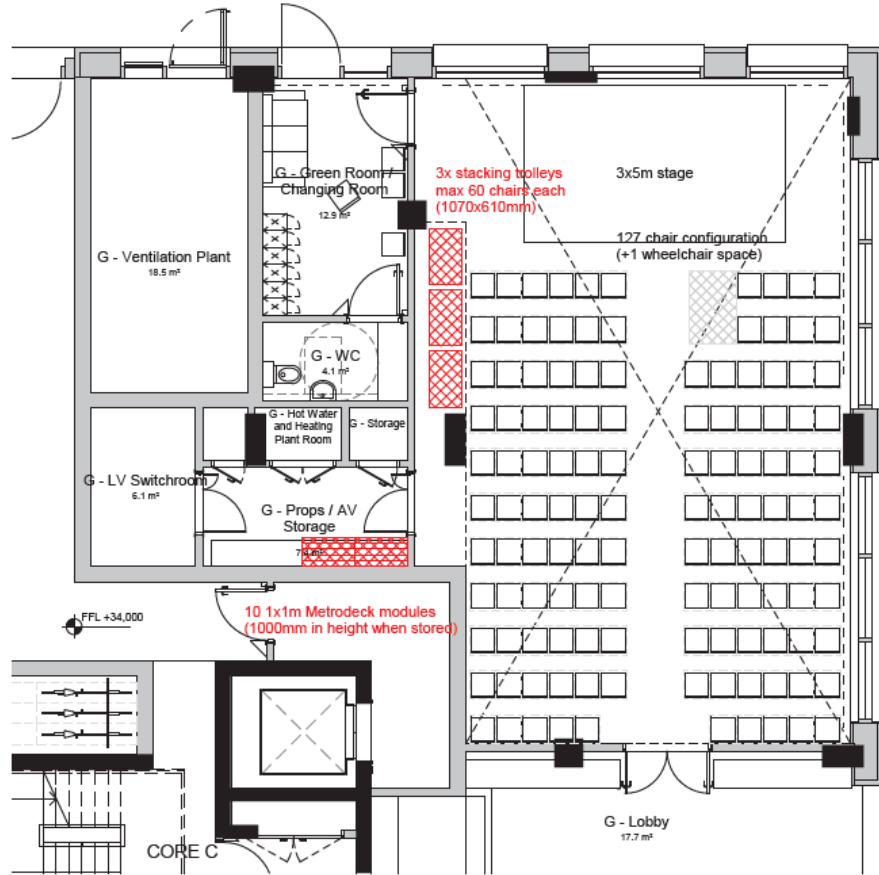

The Green - Indicative Hall Layout

OPTION 2
127-CHAIR ARRANGEMENT WITH ONE SPACE FOR WHEELCHAIRS AND A LARGER 3X5M STAGE