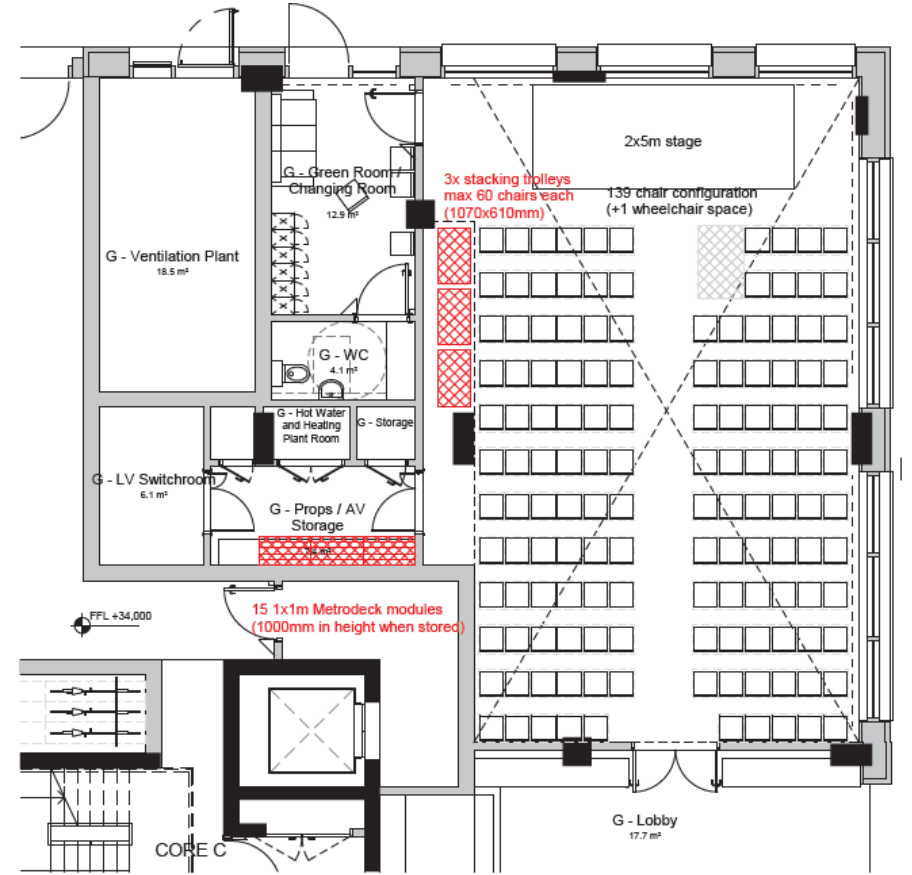

# The Green – Detailed Floorplan

Changing room/prop store/  
performance wings

Main multi-function space

Kitchen with serving hatch  
for performances/ events

W.Cs and Changing  
Spaces Facility

Entrance Lobby

Operator Office Space with Ticket  
Sales

Media / Radio Station Room

Multi-purpose room

# The Green - Indicative Hall Layout

**OPTION 2**  
127-CHAIR ARRANGEMENT WITH ONE SPACE FOR WHEELCHAIRS AND A LARGER 3X5M STAGE

**OPTION 1**  
139-CHAIR ARRANGEMENT WITH ONE SPACE FOR WHEELCHAIRS AND A SMALLER 2X5M STAGE