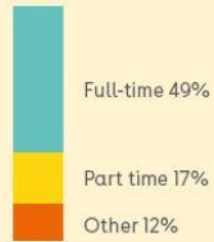

Employment

Geography

Right across London but visitors were predominately from in and around Brent.