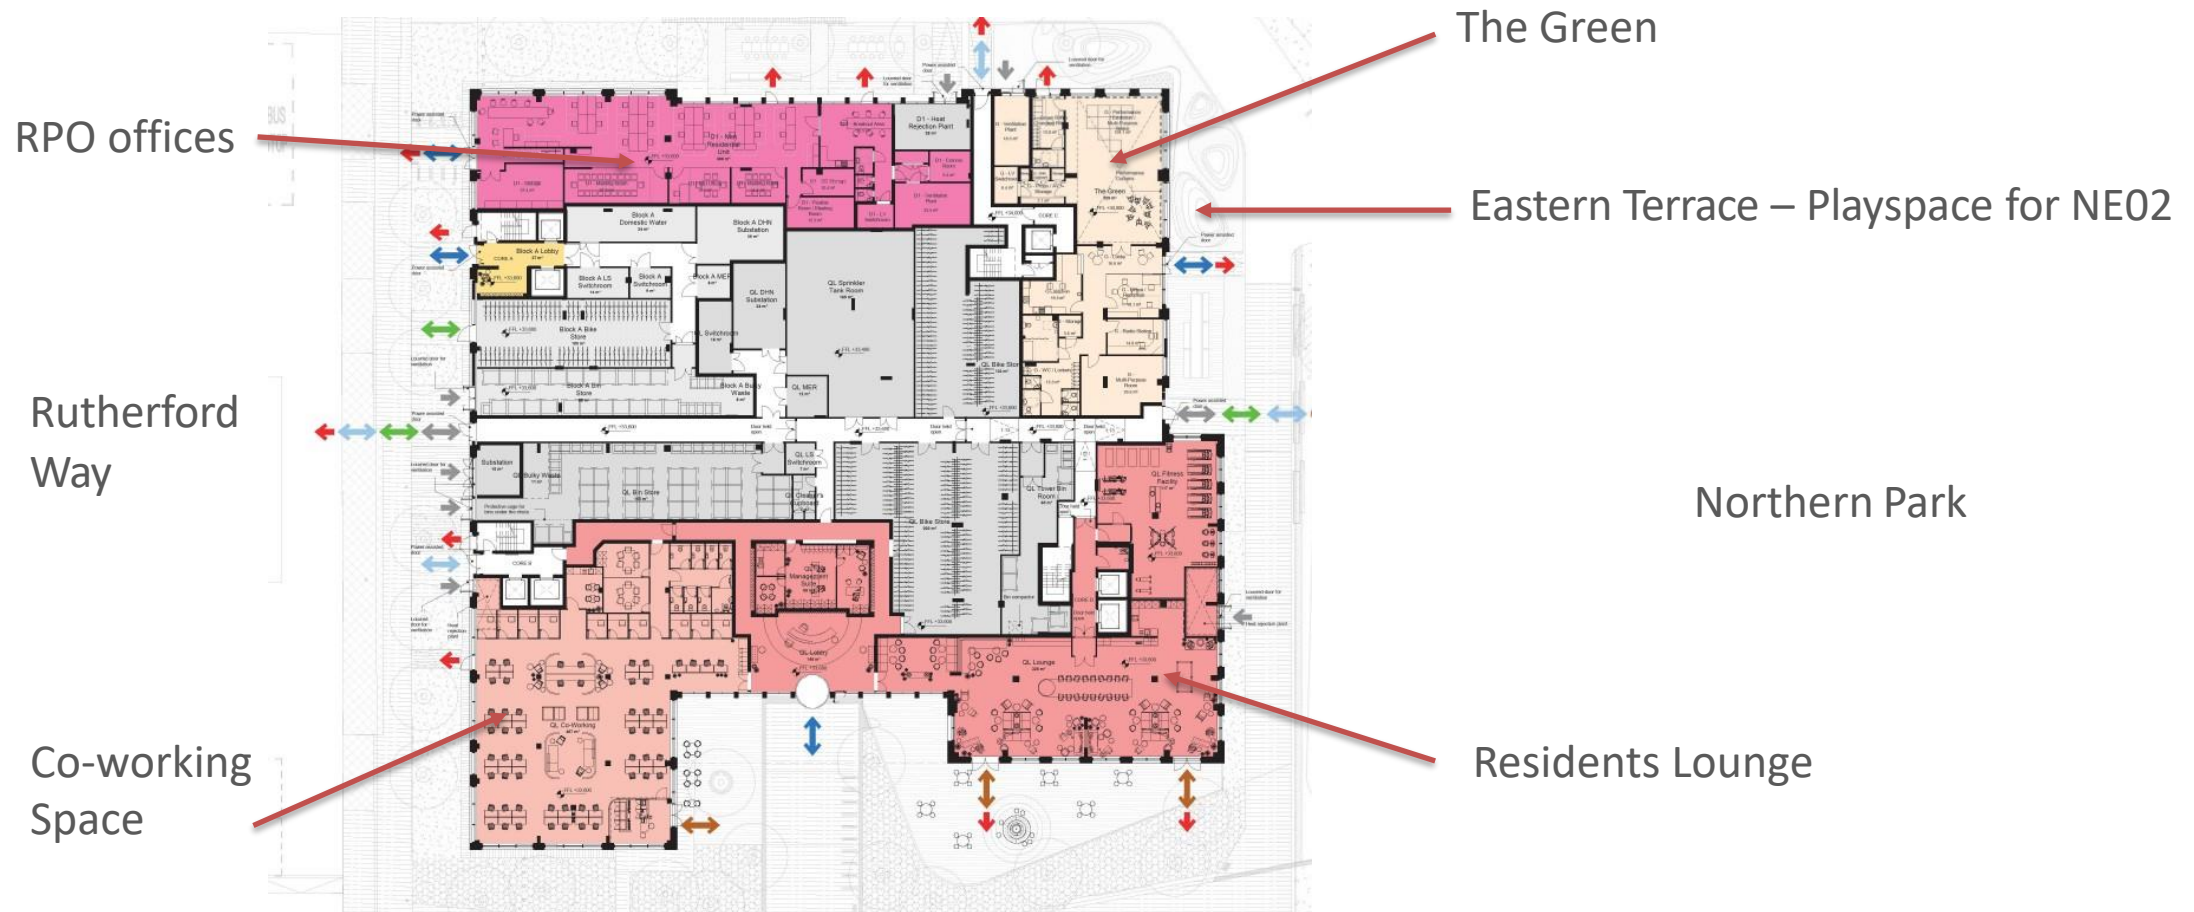

# QUINTAIN

Appendice 1 - Site Plan & Ground Plan of The Green

# NE02 - Ground Floor Plan

# The Green – Detailed Floorplan

Changing room/prop store/  
performance wings

Main multi-function space

Kitchen with serving hatch  
for performances/ events

W.Cs and Changing  
Spaces Facility

Entrance Lobby

Operator Office Space with Ticket  
Sales

Media / Radio Station Room

Multi-purpose room