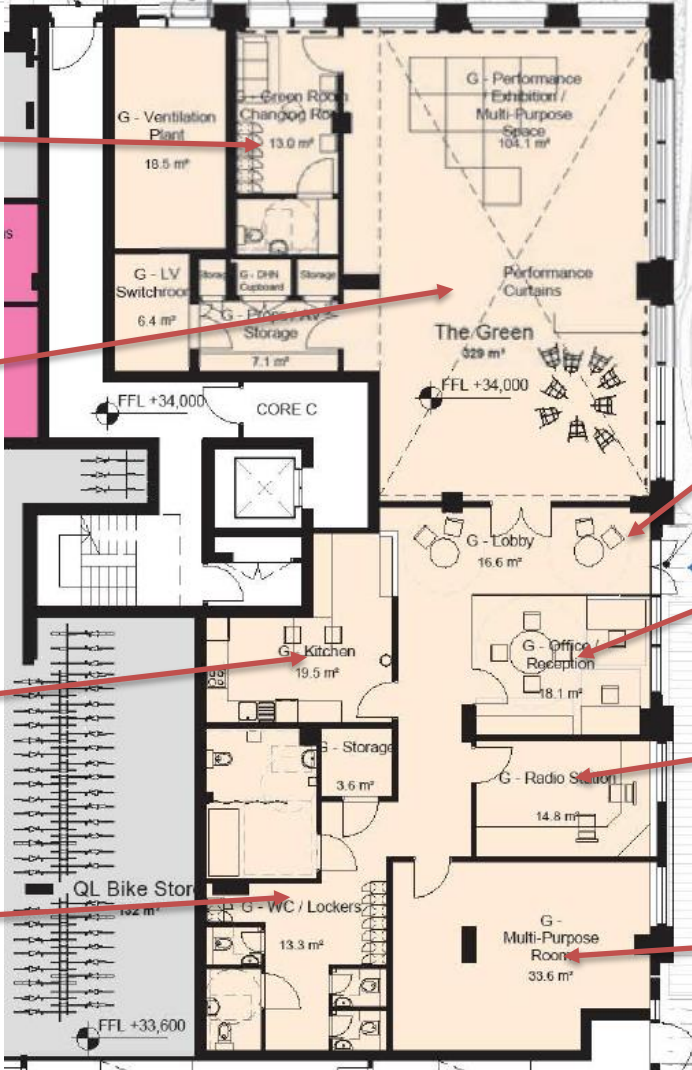

# NE02 - Ground Floor Plan

# The Green – Detailed Floorplan

Changing room/prop store/  
performance wings

Main multi-function space

Kitchen with serving hatch  
for performances/ events

W.Cs and Changing  
Spaces Facility

Entrance Lobby

Operator Office Space with Ticket  
Sales

Media / Radio Station Room

Multi-purpose room