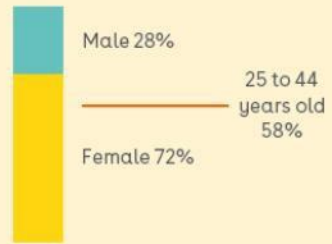

The Yellow

VISITORS TO THE YELLOW

Demographics